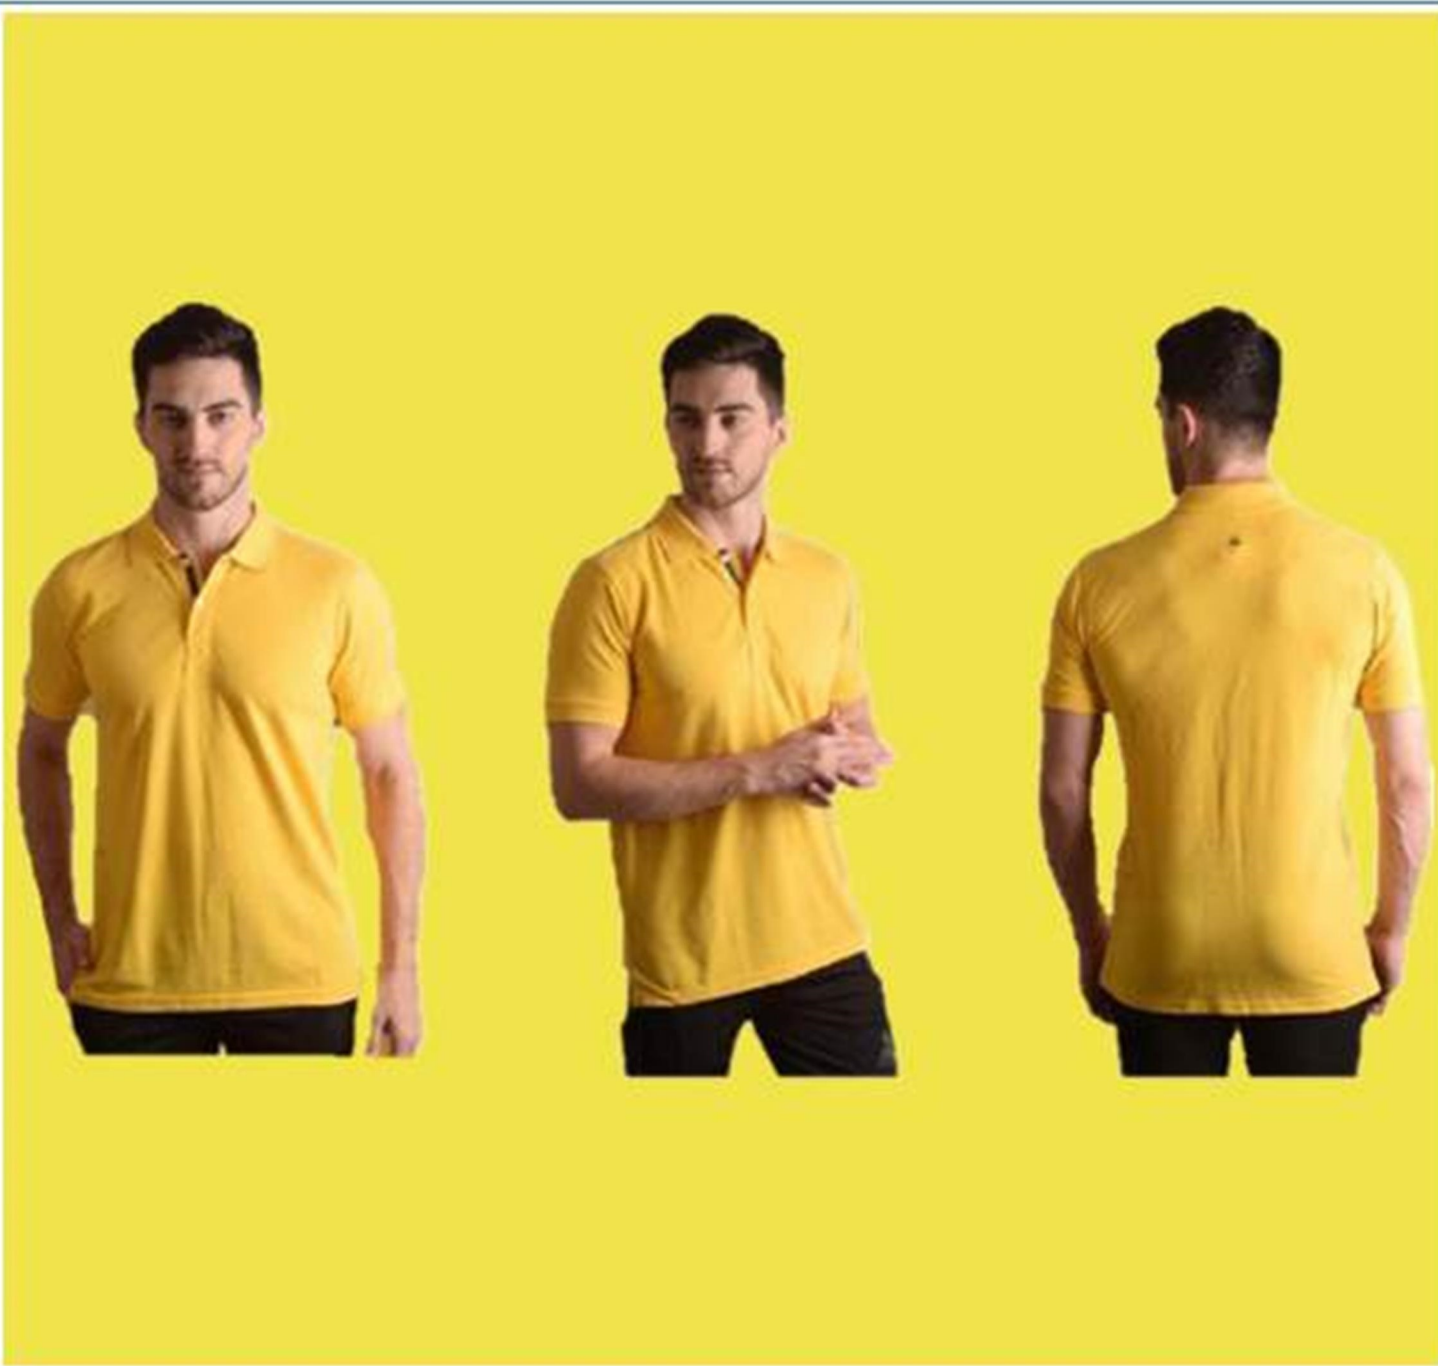

Brand : UCB
Material : Poly Cotton 200 to 220gsm
MRP : 1499
Color : Yellow
Sizes : S, M, L, XL, EL, KL

UCB PC Male - in Cms

Size	Length	Chest
EL	76	120
KL	78.5	126
L	71	108
M	68.5	102
S	66	96
XL	73.5	114
XS	63.5	90

Female TS also available