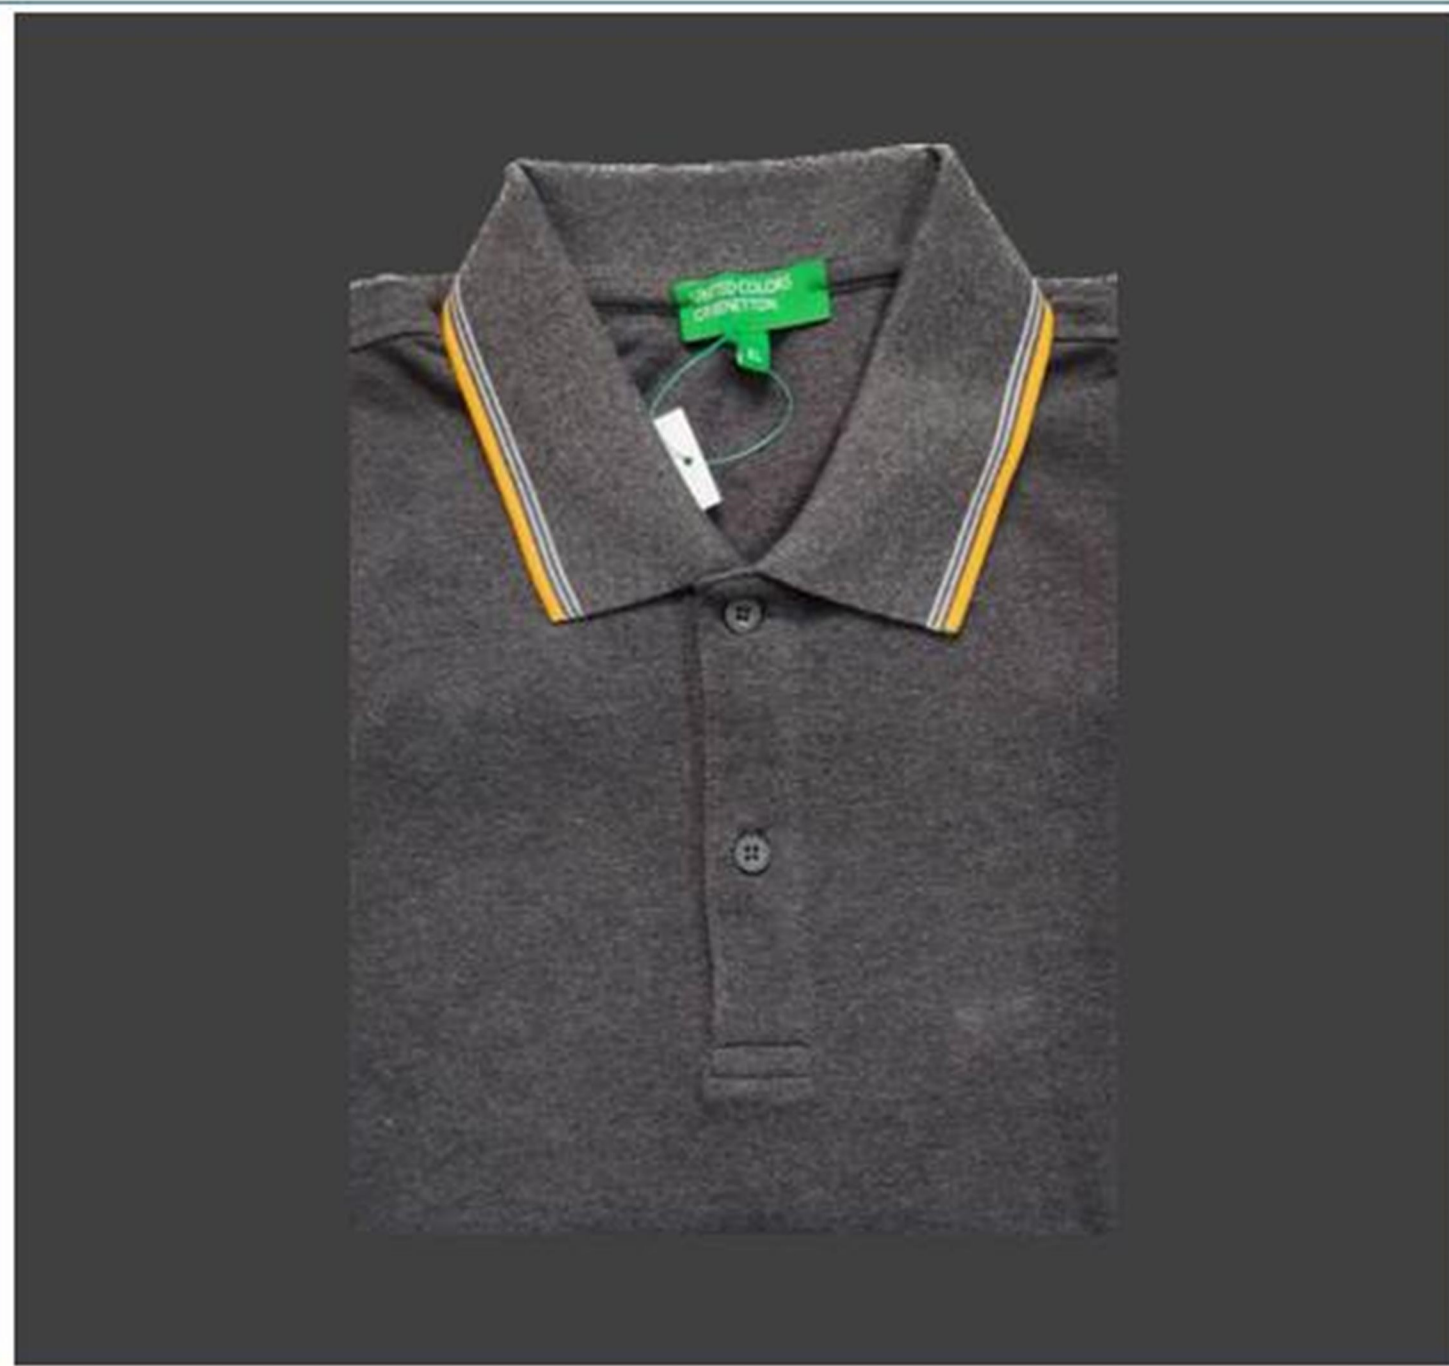

Brand : UCB Cotton T-Shirt
Material : Cotton 200 to 220gsm
MRP : 1499/1599
Color : Charcoal Grey
Sizes : S, M, L, XL, EL, KL

UCB Cotton Male - in Cms

Size	Length	Chest
EL	77	122
KL	79.5	128
L	72	110
M	69.5	104
S	67	98
XL	74.5	116
XS	64.5	92