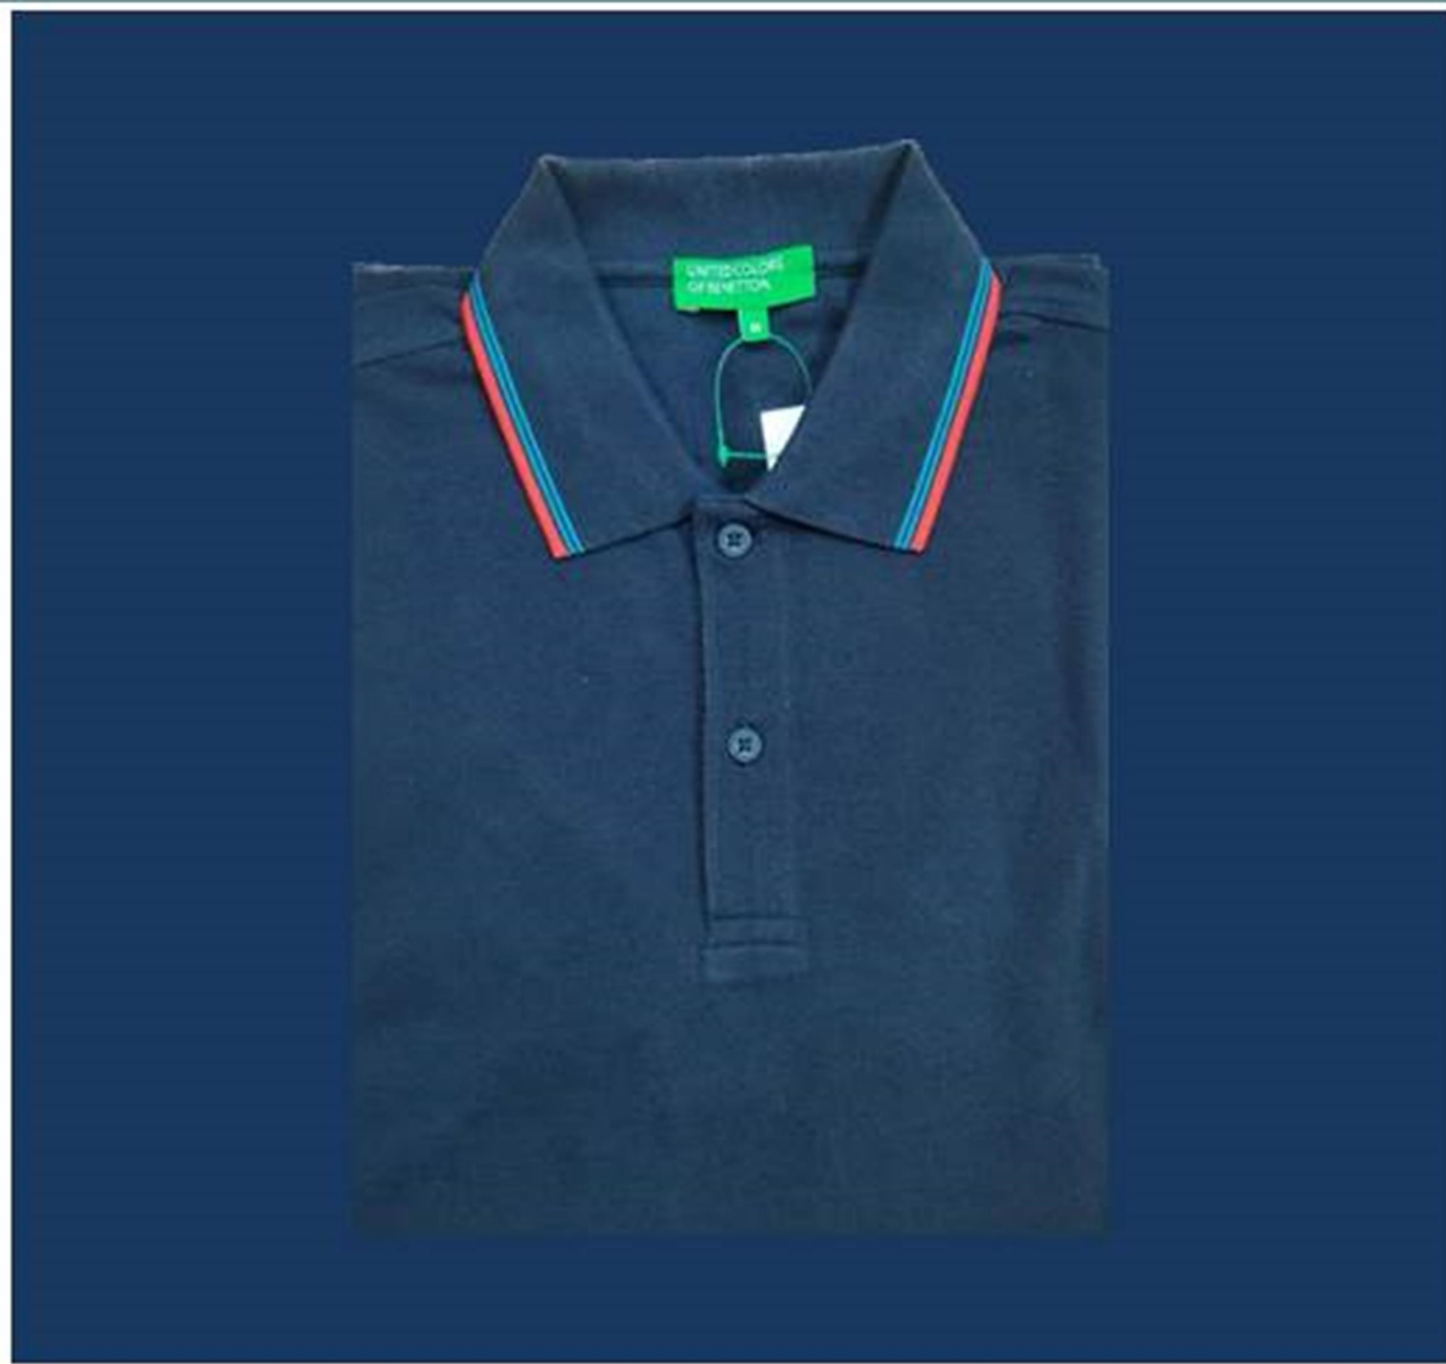

Brand : UCB Cotton T-Shirt
Material : Cotton 200 to 220gsm
MRP : 1499/1599
Color : Navy Blue
Sizes : S, M, L, XL, EL, KL

UCB Cotton Male - in Cms

Size	Length	Chest
EL	77	122
KL	79.5	128
L	72	110
M	69.5	104
S	67	98
XL	74.5	116
XS	64.5	92