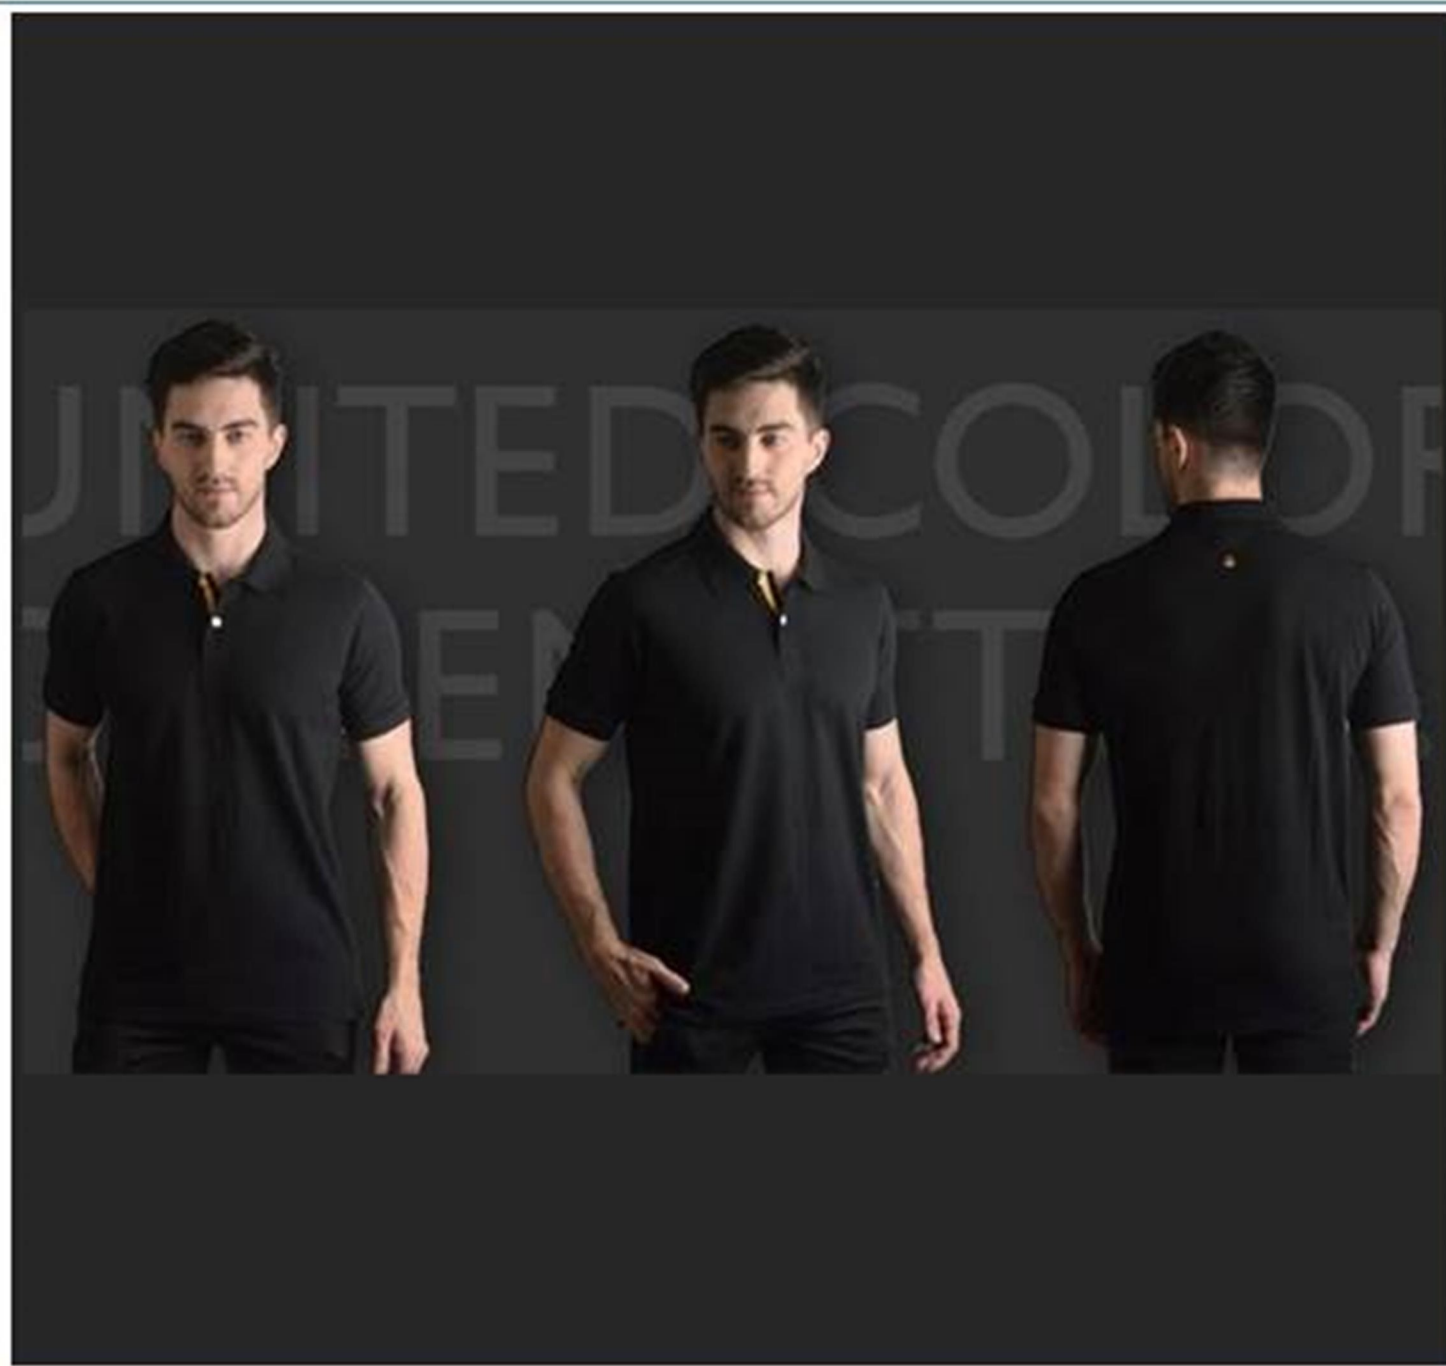

Brand : UCB
Material : Poly Cotton 200 to 220gsm
MRP : 1499
Color : Black
Sizes : S, M, L, XL, EL, KL

UCB PC Male - in Cms

Size	Length	Chest
EL	76	120
KL	78.5	126
L	71	108
M	68.5	102
S	66	96
XL	73.5	114
XS	63.5	90

Female TS also available